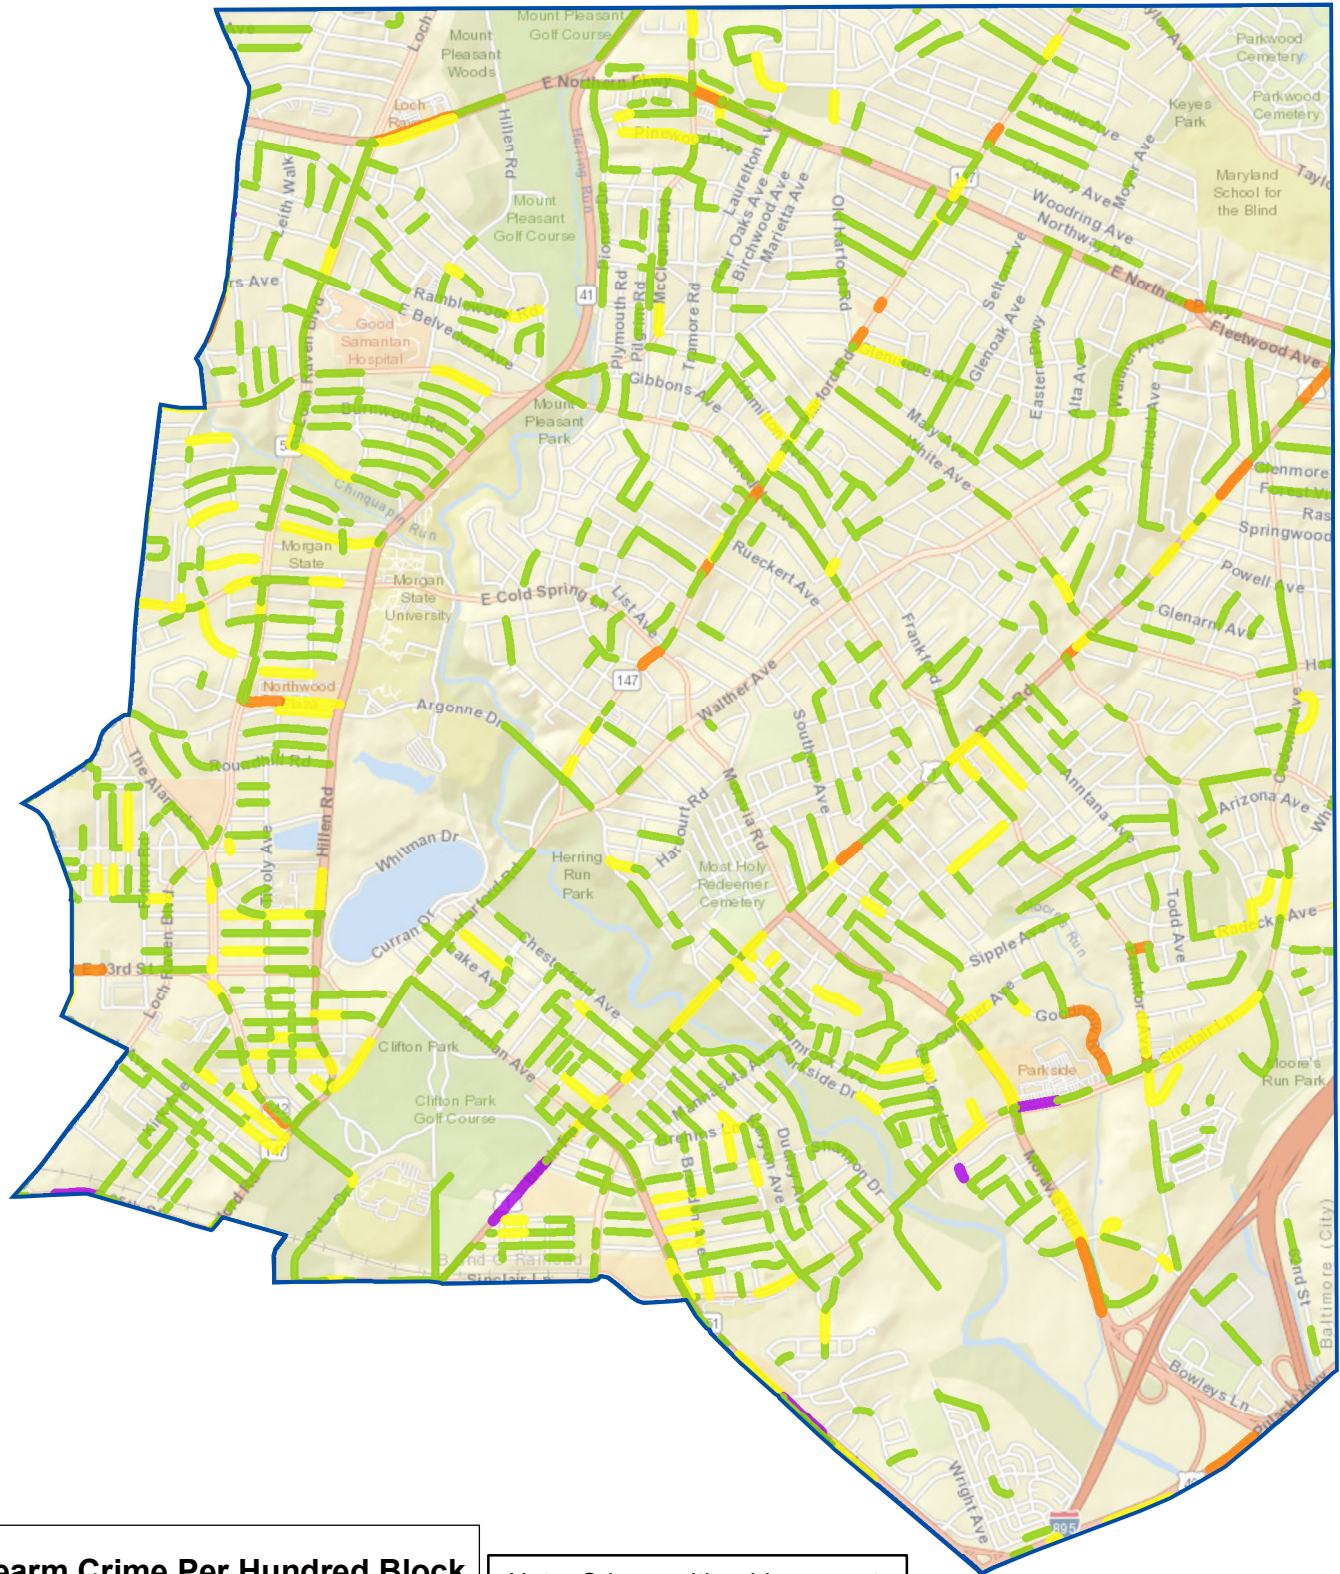

BALTIMORE POLICE DEPARTMENT

CENTRAL DISTRICT Firearm Incidents By Hundred Block

Firearm Crime Per Hundred Block

- 1 - 2
- 3 - 6
- 7 - 12
- 13 - 23

Note: Crimes with addresses at Police stations, Central Booking, and Hospitals have been excluded from this map.

0 0.3 0.6 Miles

BALTIMORE POLICE DEPARTMENT

SOUTHEASTERN DISTRICT

Firearm Incidents By Hundred Block

Firearm Crime Per Hundred Block

- 1 - 2
- 3 - 6
- 7 - 12
- 13 - 23

Note: Crimes with addresses at Police stations, Central Booking, and Hospitals have been excluded from this map.

0 0.5 1 Miles

BALTIMORE POLICE DEPARTMENT

EASTERN DISTRICT

Firearm Incidents By Hundred Block

Firearm Crime Per Hundred Block

- | | |
|-------|---------|
| 1 - 2 | 7 - 12 |
| 3 - 6 | 13 - 23 |

Note: Crimes with addresses at Police stations, Central Booking, and Hospitals have been excluded from this map.

BALTIMORE POLICE DEPARTMENT

NORTHEASTERN DISTRICT

Firearm Incidents By Hundred Block

Firearm Crime Per Hundred Block

- 1 - 2
- 3 - 6
- 7 - 12
- 13 - 23

Note: Crimes with addresses at Police stations, Central Booking, and Hospitals have been excluded from this map.