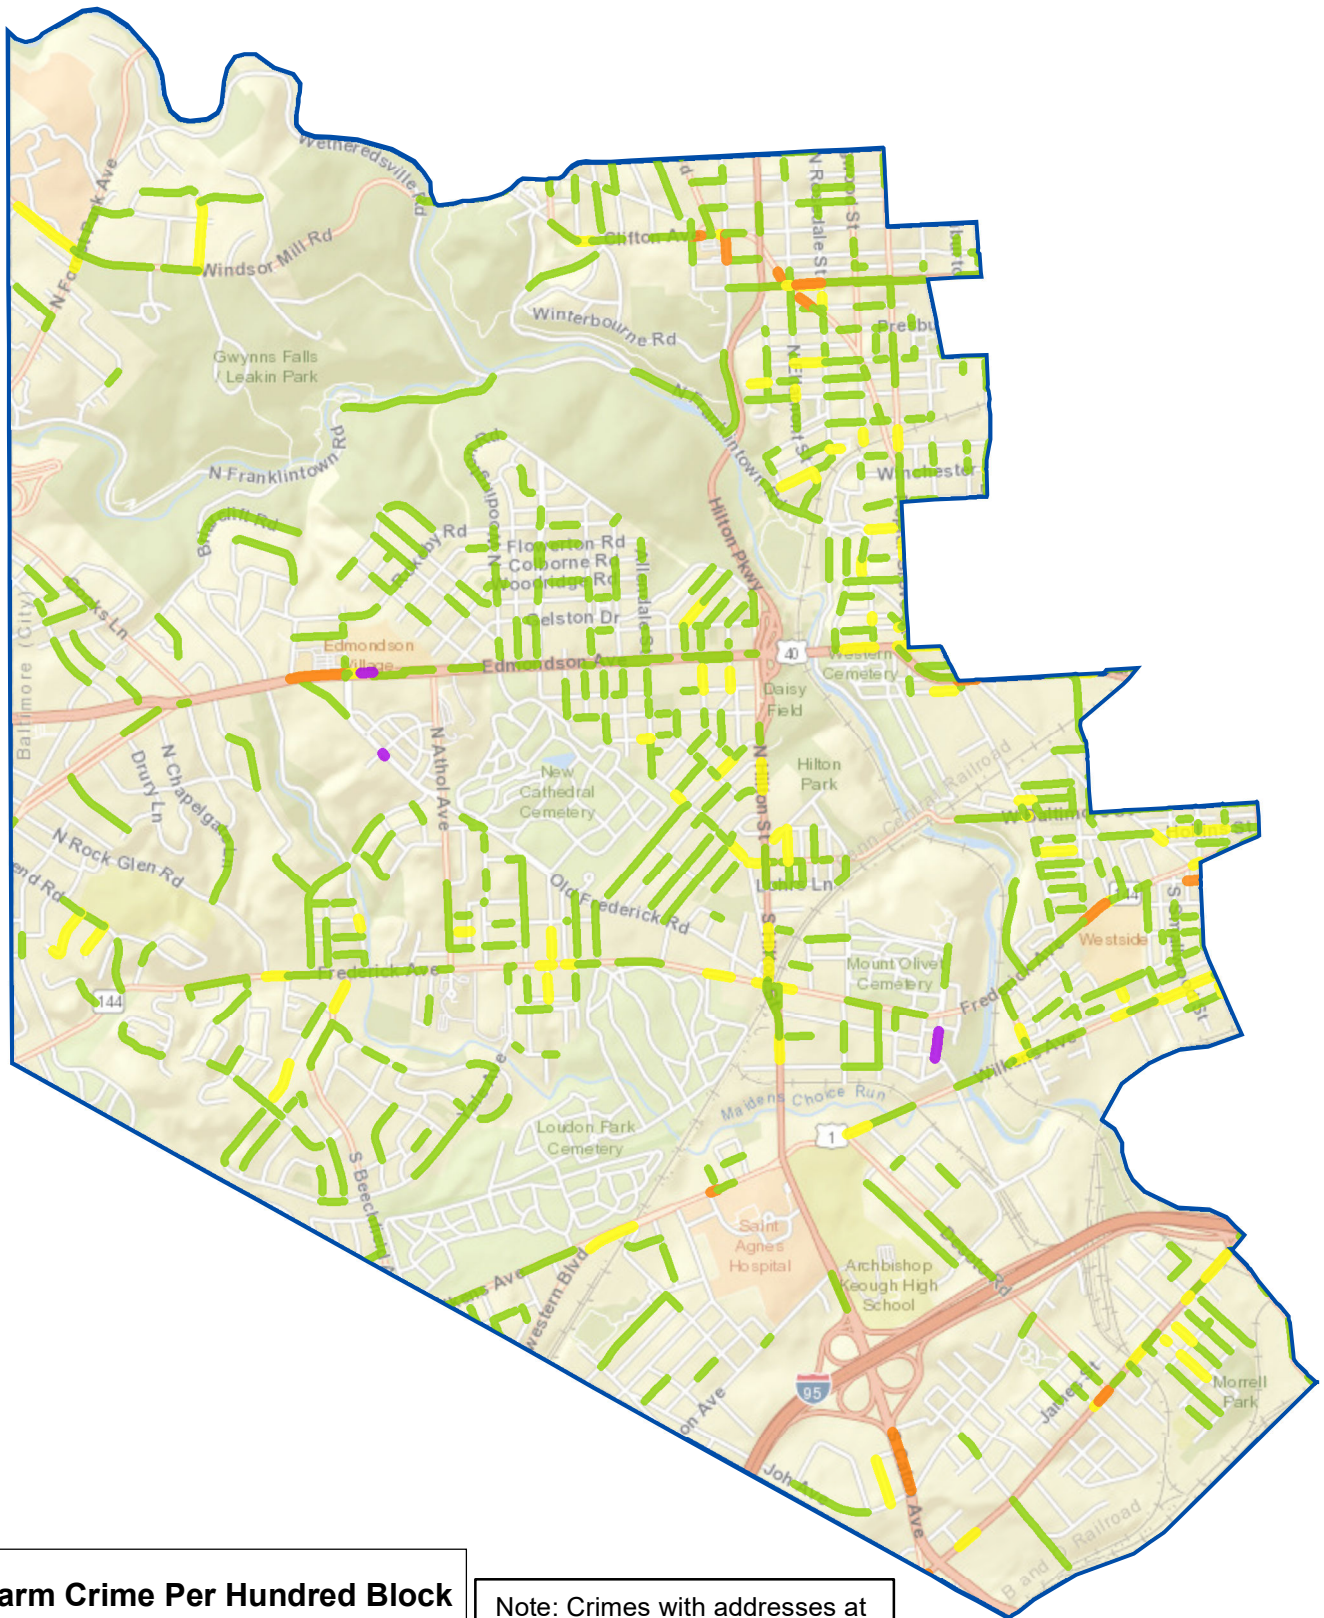

BALTIMORE POLICE DEPARTMENT

CENTRAL DISTRICT Firearm Incidents By Hundred Block

Firearm Crime Per Hundred Block

- 1 - 2
- 3 - 6
- 7 - 12
- 13 - 23

Note: Crimes with addresses at Police stations, Central Booking, and Hospitals have been excluded from this map.

0 0.5 1 Miles

BALTIMORE POLICE DEPARTMENT

WESTERN DISTRICT

Firearm Incidents By Hundred Block

Firearm Crime Per Hundred Block

- █ 1 - 2
- █ 3 - 6
- █ 7 - 12
- █ 13 - 23

Note: Crimes with addresses at Police stations, Central Booking, and Hospitals have been excluded from this map.

0 0.3 0.6 Miles

BALTIMORE POLICE DEPARTMENT

SOUTHWESTERN DISTRICT

Firearm Incidents By Hundred Block

Firearm Crime Per Hundred Block

- 1 - 2
- 3 - 6
- 7 - 12
- 13 - 23

Note: Crimes with addresses at Police stations, Central Booking, and Hospitals have been excluded from this map.

0 0.5 1 Miles

BALTIMORE POLICE DEPARTMENT

SOUTHERN DISTRICT

Firearm Incidents By Hundred Block

Firearm Crime Per Hundred Block

- | | |
|--|---|
|  1 - 2 |  7 - 12 |
|  3 - 6 |  13 - 23 |

Note: Crimes with addresses at Police stations, Central Booking, and Hospitals have been excluded from this map.