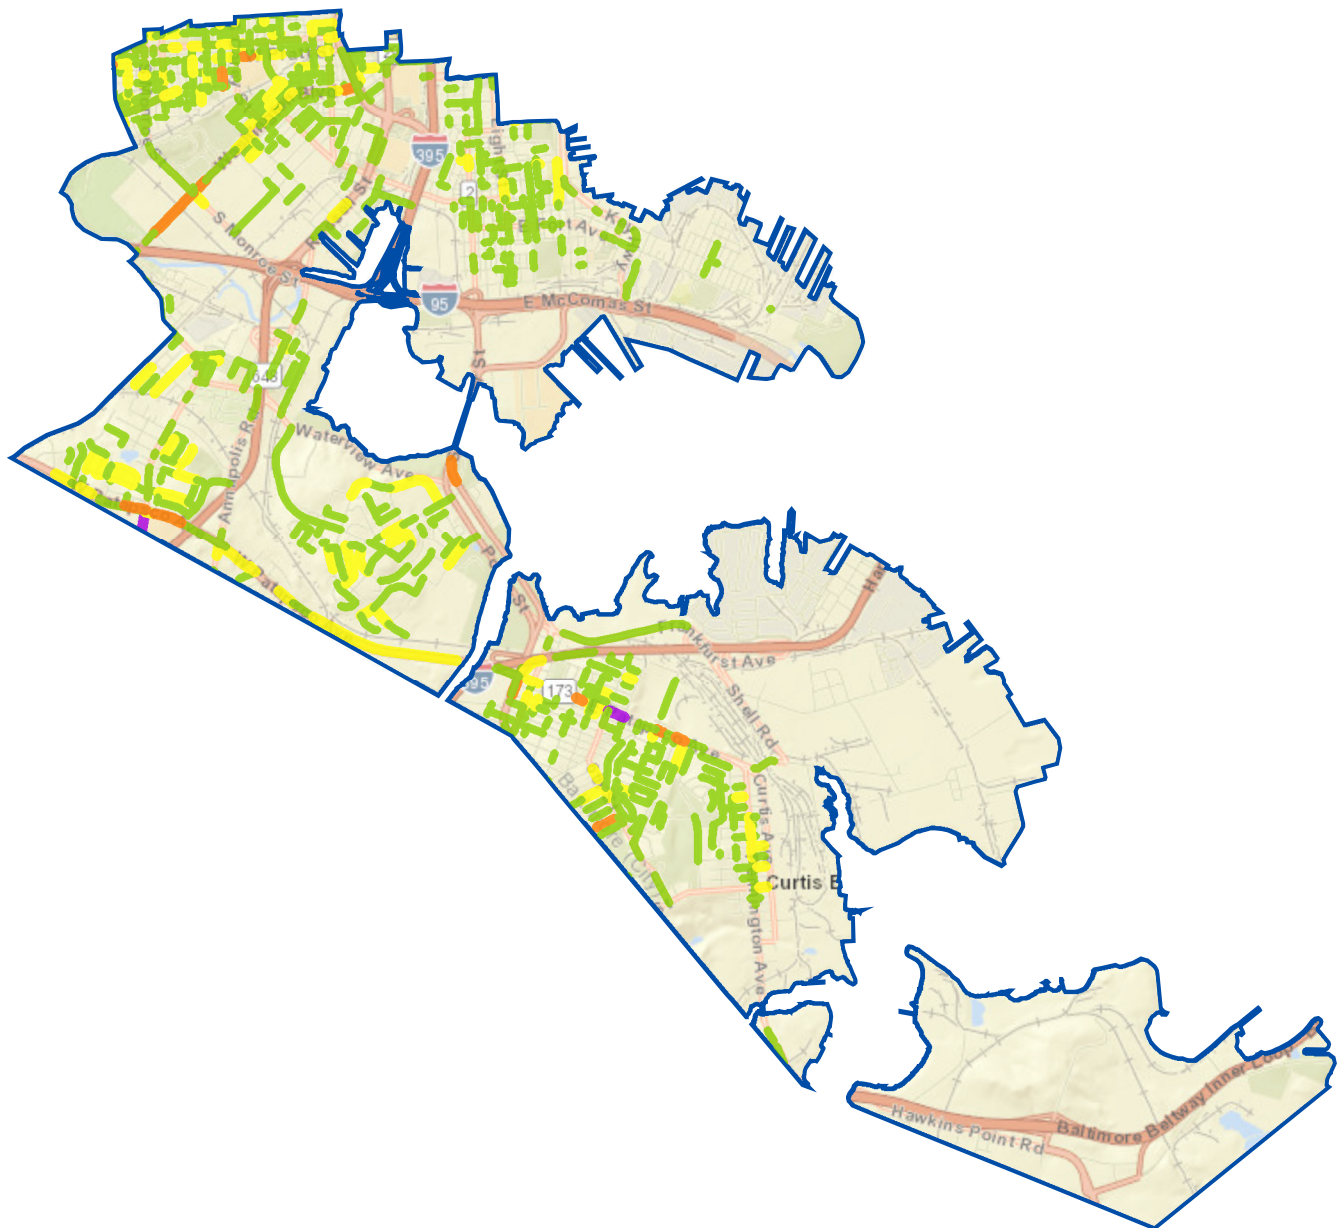

0 0.3 0.6 Miles

BALTIMORE POLICE DEPARTMENT

SOUTHWESTERN DISTRICT

Firearm Incidents By Hundred Block

Firearm Crime Per Hundred Block

- 1 - 2
- 3 - 6
- 7 - 12
- 13 - 23

Note: Crimes with addresses at Police stations, Central Booking, and Hospitals have been excluded from this map.

0 0.5 1 Miles

BALTIMORE POLICE DEPARTMENT

SOUTHERN DISTRICT

Firearm Incidents By Hundred Block

Firearm Crime Per Hundred Block

- | | |
|--|---|
|  1 - 2 |  7 - 12 |
|  3 - 6 |  13 - 23 |

Note: Crimes with addresses at Police stations, Central Booking, and Hospitals have been excluded from this map.