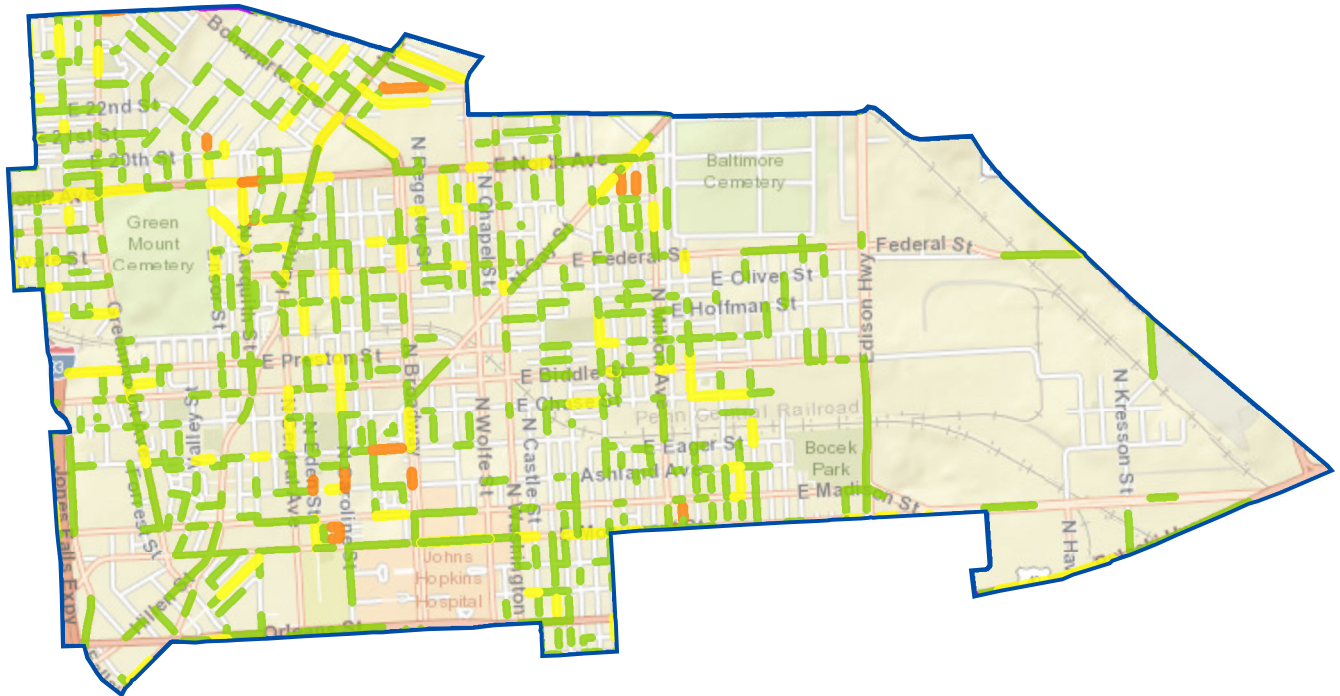

BALTIMORE POLICE DEPARTMENT

CENTRAL DISTRICT Firearm Incidents By Hundred Block

Firearm Crime Per Hundred Block

- 1 - 2
- 3 - 6
- 7 - 12
- 13 - 23

Note: Crimes with addresses at Police stations, Central Booking, and Hospitals have been excluded from this map.

0 0.3 0.6 Miles

BALTIMORE POLICE DEPARTMENT

SOUTHEASTERN DISTRICT

Firearm Incidents By Hundred Block

Firearm Crime Per Hundred Block

- 1 - 2
- 3 - 6
- 7 - 12
- 13 - 23

Note: Crimes with addresses at Police stations, Central Booking, and Hospitals have been excluded from this map.

0 0.5 1 Miles

BALTIMORE POLICE DEPARTMENT

EASTERN DISTRICT

Firearm Incidents By Hundred Block

Firearm Crime Per Hundred Block

- | | |
|-------|---------|
| 1 - 2 | 7 - 12 |
| 3 - 6 | 13 - 23 |

Note: Crimes with addresses at Police stations, Central Booking, and Hospitals have been excluded from this map.

BALTIMORE POLICE DEPARTMENT

NORTHEASTERN DISTRICT

Firearm Incidents By Hundred Block

Firearm Crime Per Hundred Block

- 1 - 2
- 3 - 6
- 7 - 12
- 13 - 23

Note: Crimes with addresses at Police stations, Central Booking, and Hospitals have been excluded from this map.