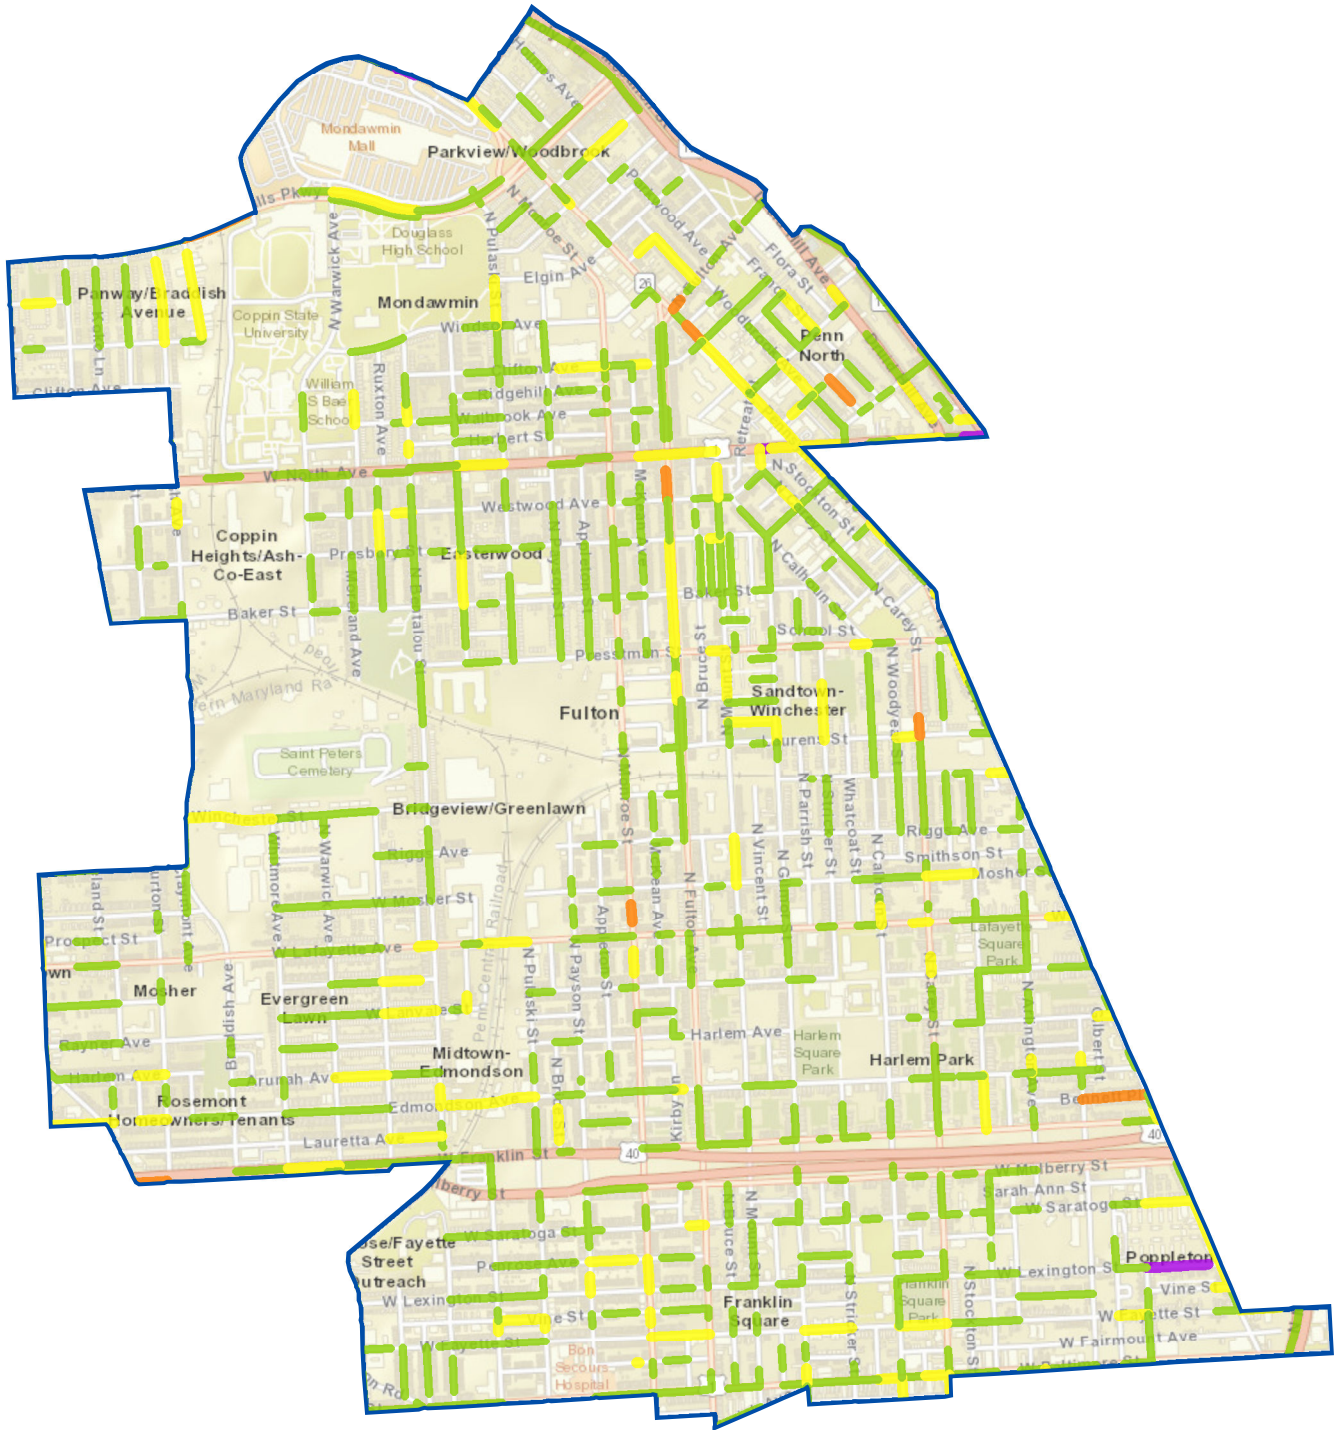

BALTIMORE POLICE DEPARTMENT

CENTRAL DISTRICT Firearm Incidents By Hundred Block

Firearm Crime Per Hundred Block

- 1 - 2
- 3 - 6
- 7 - 12
- 13 - 23

Note: Crimes with addresses at Police stations, Central Booking, and Hospitals have been excluded from this map.

0 0.3 0.6 Miles

BALTIMORE POLICE DEPARTMENT

SOUTHEASTERN DISTRICT

Firearm Incidents By Hundred Block

Firearm Crime Per Hundred Block

- 1 - 2
- 3 - 6
- 7 - 12
- 13 - 23

Note: Crimes with addresses at Police stations, Central Booking, and Hospitals have been excluded from this map.

0 0.5 1 Miles

BALTIMORE POLICE DEPARTMENT

WESTERN DISTRICT

Firearm Incidents By Hundred Block

Firearm Crime Per Hundred Block

- █ 1 - 2
- █ 3 - 6
- █ 7 - 12
- █ 13 - 23

Note: Crimes with addresses at Police stations, Central Booking, and Hospitals have been excluded from this map.

0 0.3 0.6 Miles

BALTIMORE POLICE DEPARTMENT

SOUTHWESTERN DISTRICT

Firearm Incidents By Hundred Block

Firearm Crime Per Hundred Block

- 1 - 2
- 3 - 6
- 7 - 12
- 13 - 23

Note: Crimes with addresses at Police stations, Central Booking, and Hospitals have been excluded from this map.