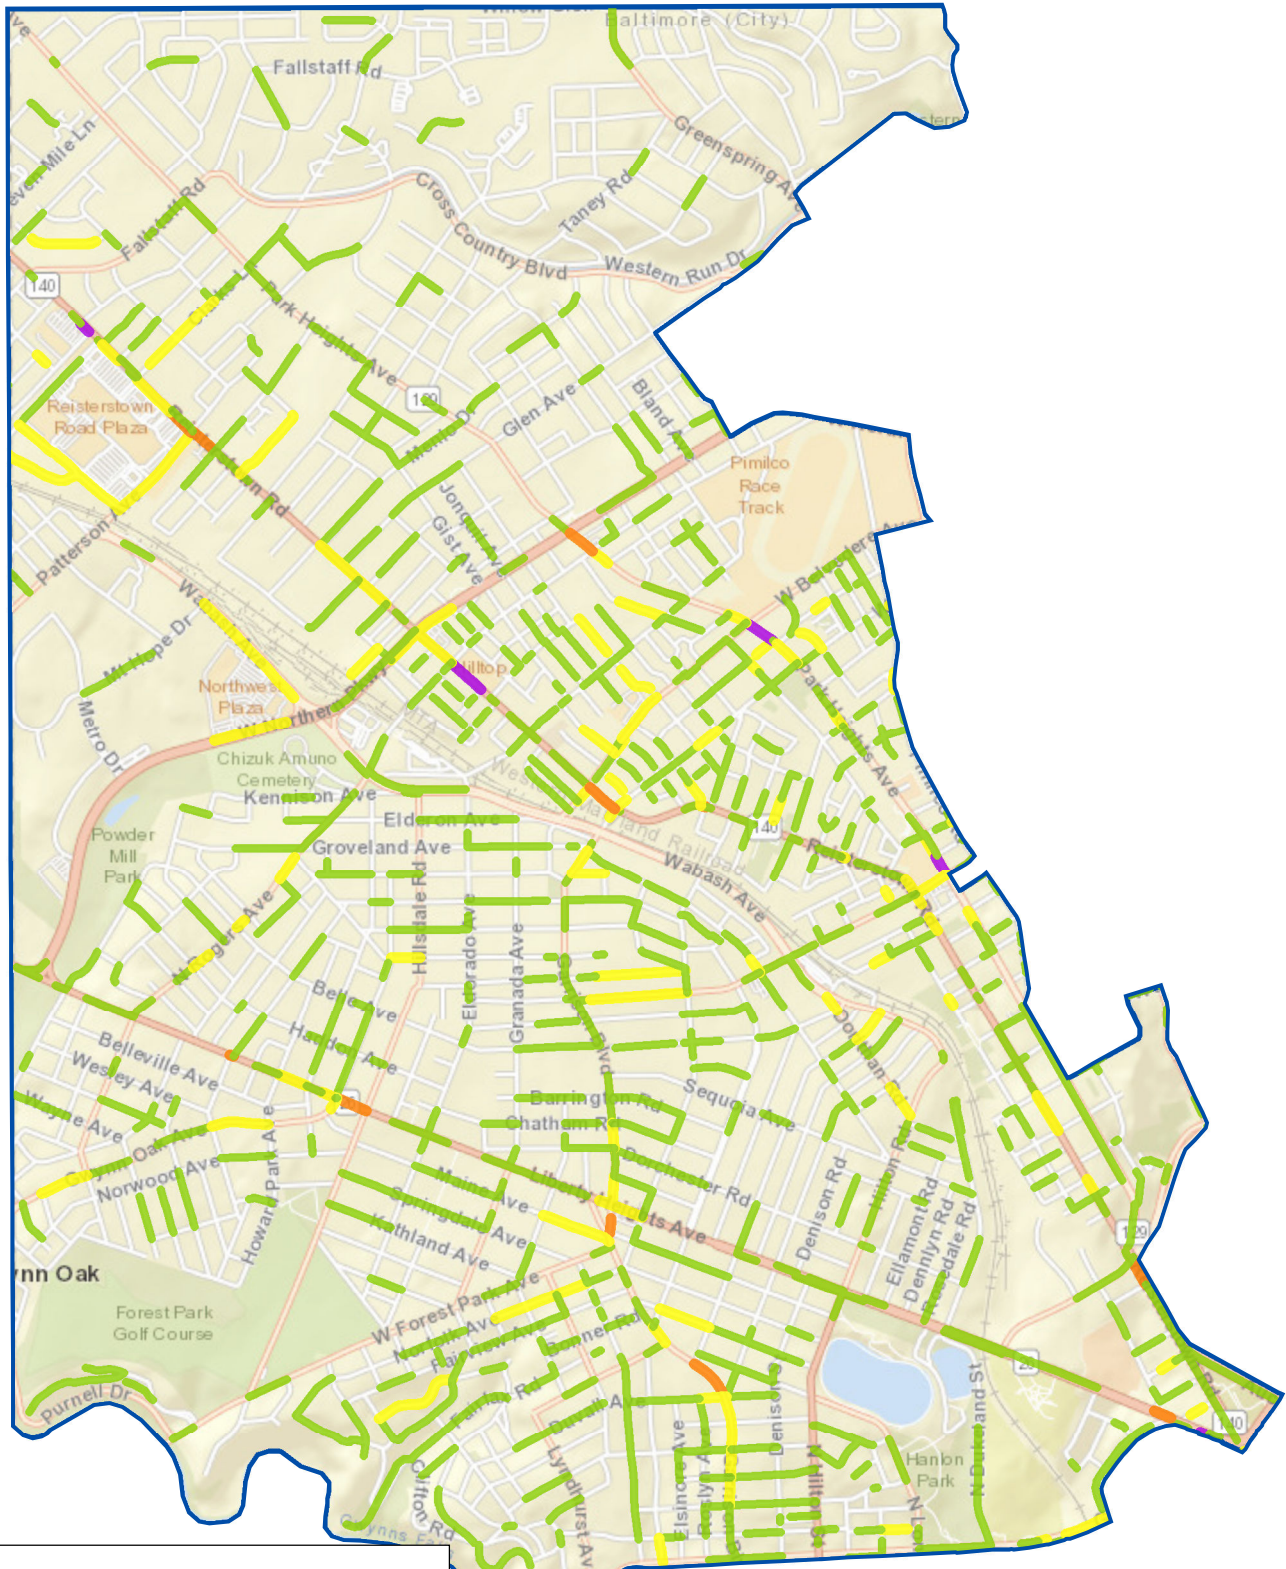

BALTIMORE POLICE DEPARTMENT

NORTHWESTERN DISTRICT

Firearm Incidents By Hundred Block

Firearm Crime Per Hundred Block

- 1 - 2
- 3 - 6
- 7 - 12
- 13 - 23

Note: Crimes with addresses at Police stations, Central Booking, and Hospitals have been excluded from this map.

0 0.5 1 Miles