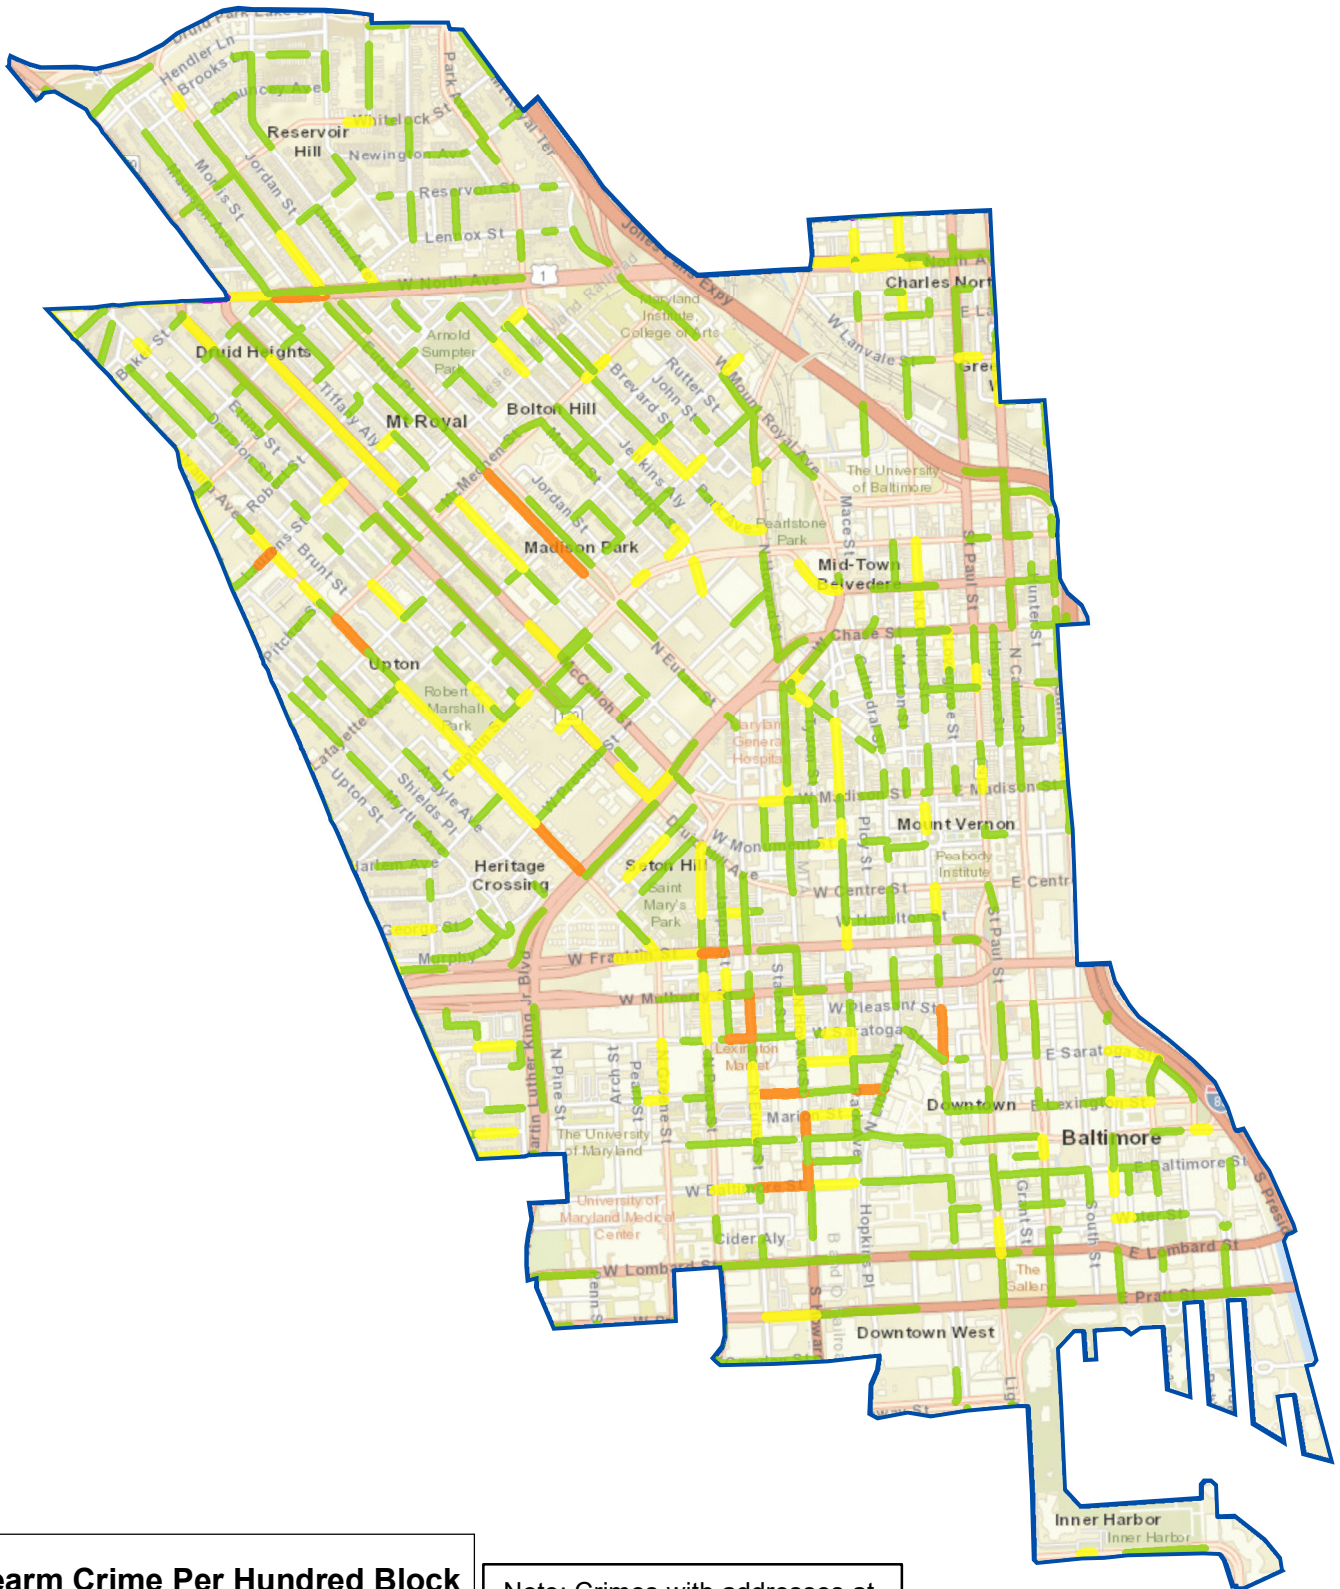

BALTIMORE POLICE DEPARTMENT

CENTRAL DISTRICT Firearm Incidents By Hundred Block

Firearm Crime Per Hundred Block

- 1 - 2
- 3 - 6
- 7 - 12
- 13 - 23

Note: Crimes with addresses at Police stations, Central Booking, and Hospitals have been excluded from this map.

0 0.3 0.6 Miles

BALTIMORE POLICE DEPARTMENT

SOUTHEASTERN DISTRICT

Firearm Incidents By Hundred Block

Firearm Crime Per Hundred Block

- 1 - 2
- 3 - 6
- 7 - 12
- 13 - 23

Note: Crimes with addresses at Police stations, Central Booking, and Hospitals have been excluded from this map.

0 0.5 1 Miles

BALTIMORE POLICE DEPARTMENT

EASTERN DISTRICT

Firearm Incidents By Hundred Block

Firearm Crime Per Hundred Block

- | | |
|-------|---------|
| 1 - 2 | 7 - 12 |
| 3 - 6 | 13 - 23 |

Note: Crimes with addresses at Police stations, Central Booking, and Hospitals have been excluded from this map.

BALTIMORE POLICE DEPARTMENT

NORTHEASTERN DISTRICT

Firearm Incidents By Hundred Block

Firearm Crime Per Hundred Block

- 1 - 2
- 3 - 6
- 7 - 12
- 13 - 23

Note: Crimes with addresses at Police stations, Central Booking, and Hospitals have been excluded from this map.