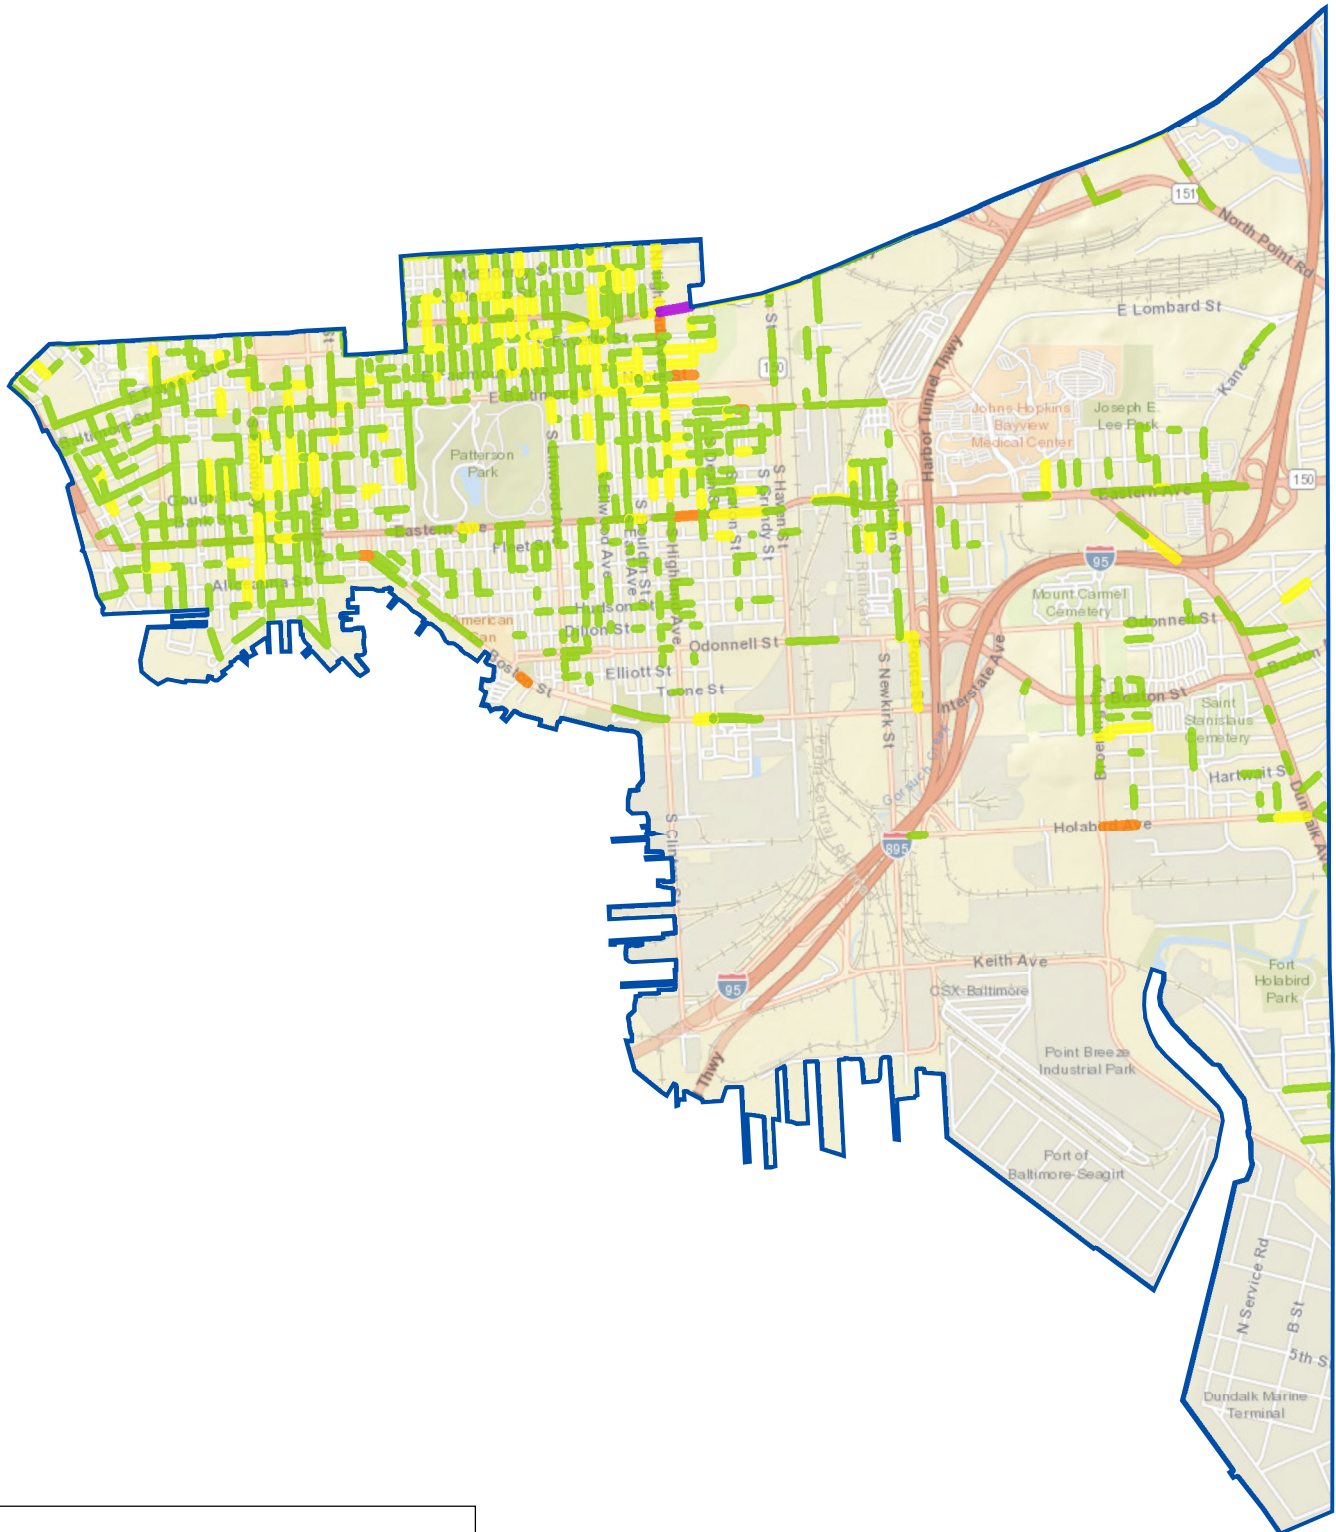

BALTIMORE POLICE DEPARTMENT

CENTRAL DISTRICT Firearm Incidents By Hundred Block

Firearm Crime Per Hundred Block

- 1 - 2
- 3 - 6
- 7 - 12
- 13 - 23

Note: Crimes with addresses at Police stations, Central Booking, and Hospitals have been excluded from this map.

0 0.3 0.6 Miles

BALTIMORE POLICE DEPARTMENT

SOUTHEASTERN DISTRICT

Firearm Incidents By Hundred Block

Firearm Crime Per Hundred Block

- 1 - 2
- 3 - 6
- 7 - 12
- 13 - 23

Note: Crimes with addresses at Police stations, Central Booking, and Hospitals have been excluded from this map.

0 0.5 1 Miles

BALTIMORE POLICE DEPARTMENT

EASTERN DISTRICT

Firearm Incidents By Hundred Block

Firearm Crime Per Hundred Block

- | | |
|-------|---------|
| 1 - 2 | 7 - 12 |
| 3 - 6 | 13 - 23 |

Note: Crimes with addresses at Police stations, Central Booking, and Hospitals have been excluded from this map.

BALTIMORE POLICE DEPARTMENT

NORTHEASTERN DISTRICT

Firearm Incidents By Hundred Block

Firearm Crime Per Hundred Block

- 1 - 2
- 3 - 6
- 7 - 12
- 13 - 23

Note: Crimes with addresses at Police stations, Central Booking, and Hospitals have been excluded from this map.