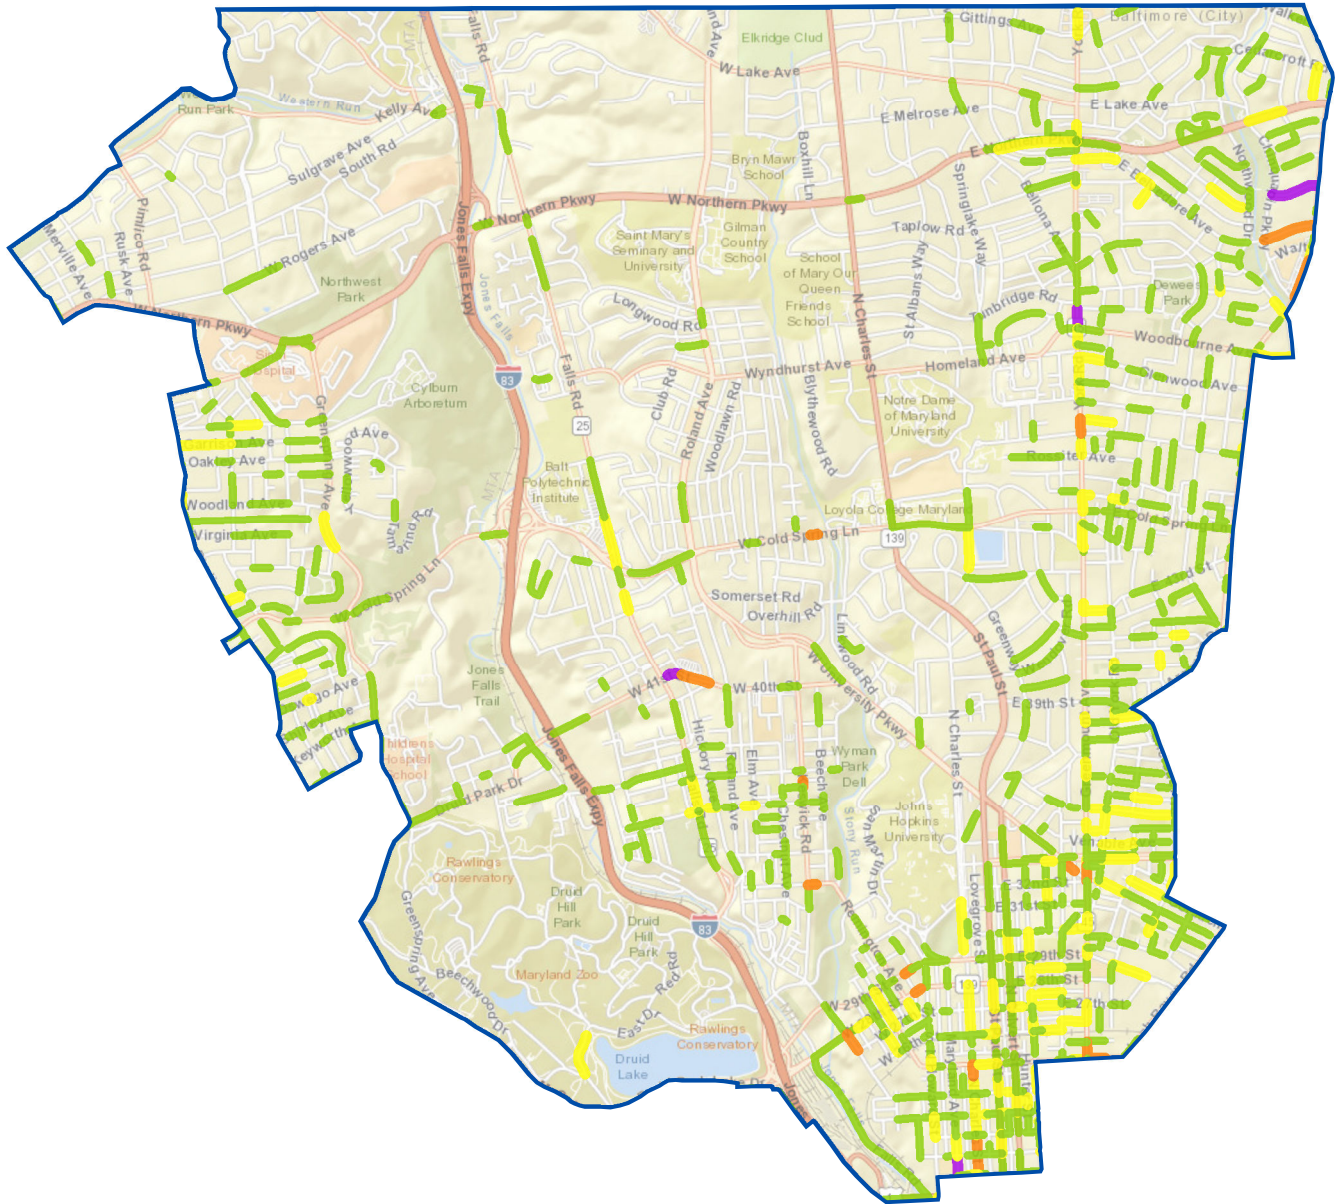

0 0.3 0.6 Miles

BALTIMORE POLICE DEPARTMENT

SOUTHEASTERN DISTRICT

Firearm Incidents By Hundred Block

Firearm Crime Per Hundred Block

- 1 - 2
- 3 - 6
- 7 - 12
- 13 - 23

Note: Crimes with addresses at Police stations, Central Booking, and Hospitals have been excluded from this map.

0 0.5 1 Miles

BALTIMORE POLICE DEPARTMENT

EASTERN DISTRICT

Firearm Incidents By Hundred Block

Firearm Crime Per Hundred Block

- | | |
|-------|---------|
| 1 - 2 | 7 - 12 |
| 3 - 6 | 13 - 23 |

Note: Crimes with addresses at Police stations, Central Booking, and Hospitals have been excluded from this map.

0 0.5 1 Miles

BALTIMORE POLICE DEPARTMENT

NORTHERN DISTRICT

Firearm Incidents By Hundred Block

Firearm Crime Per Hundred Block

- █ 1 - 2
- █ 3 - 6
- █ 7 - 12
- █ 13 - 23

Note: Crimes with addresses at Police stations, Central Booking, and Hospitals have been excluded from this map.

BALTIMORE POLICE DEPARTMENT

NORTHWESTERN DISTRICT

Firearm Incidents By Hundred Block

Firearm Crime Per Hundred Block

- 1 - 2
- 3 - 6
- 7 - 12
- 13 - 23

Note: Crimes with addresses at Police stations, Central Booking, and Hospitals have been excluded from this map.